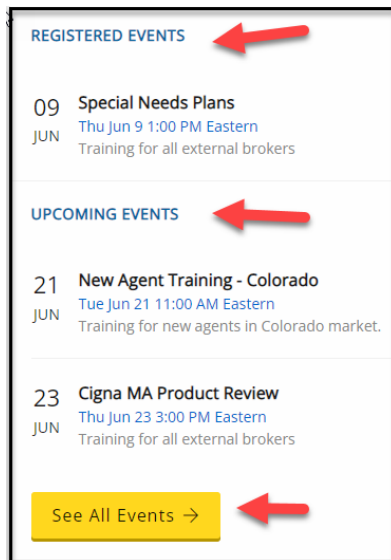

1. The section to the right of the learning track shows instructor-led events that you've signed up for, as well as other upcoming events. A total of 3 events (registered and upcoming) will display. Click [See All Events](#) to see more.

Upcoming Events – click to review the details and register.

Registered Events – click to review the details of the events, as well as unregister.