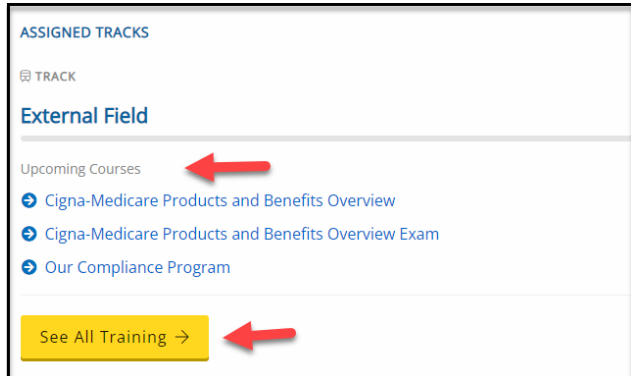

# Navigating the Home Page

1. The Home Page displays once you access the refreshed Producers' University. At the top of this page you'll see a hamburger menu at the left, the search field at the right and a drop down next to your name (profile, help and log out) at the right. Use the hamburger menu to access different areas of Producers' University.

2. In the middle of the page there are tiles that you can click to take open different areas of Producers' University (you can also access these via the hamburger menu at the top left of the page).

Tile Name	Content
My Learning	Courses you are required to complete (e.g., Certification courses) plus any elective courses you've selected.
Course Catalog (Electives)	A list of elective eLearning courses which you can complete, if desired.
Instructor-Led (Events)	You can search for and register for training events led by instructors. Upcoming events you've registered for will display on your Home Page (up to 3 events will display).
Resource Center	Resources include plan information, job aids and Webex training recordings.
My Transcript	A list of your required and elective courses, along with their status (Complete, Not Complete).

- Underneath the row of tiles you'll find the learning track that has been assigned to you. There will be up to 3 upcoming courses displayed (e.g., certification courses). Click [See All Training](#) to see all the courses on your My Learning page.